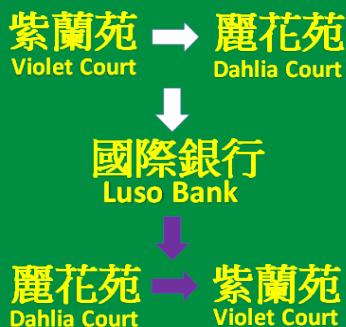

海洋花園 Ocean Gardens

3

註/Remark: 惡劣天氣或突發路面情況會引致班次延誤或稍微改動而不會提前通知。: Bad weather or unexpected road situation may cause schedule delays/ changes without prior notice.