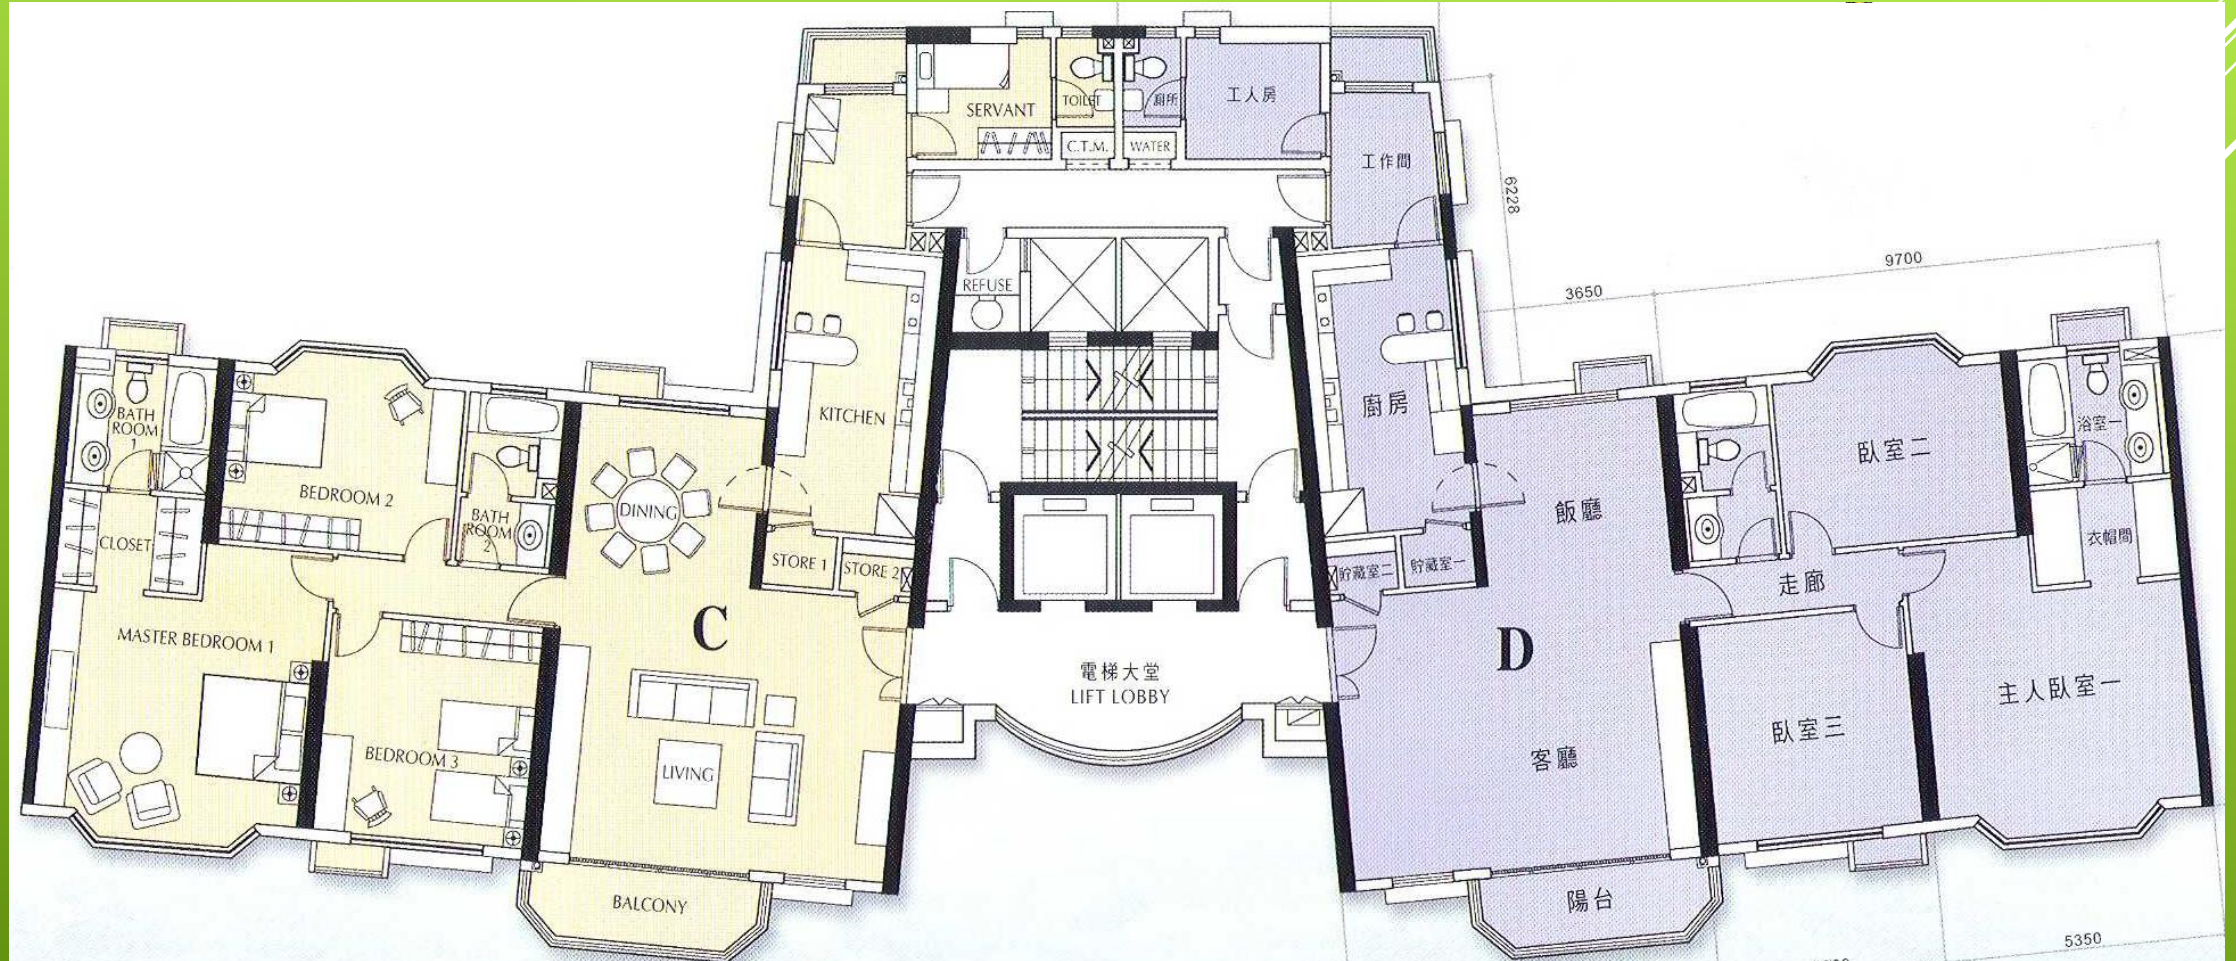

# Orchid Court

(For reference only)

Unit	Sq.ft.	Type
C,D	2,637	3 Bedrooms, 2 Bathrooms, 1 Maid's Room, 1 Balcony, 1 Living Room, 1 Dining Room