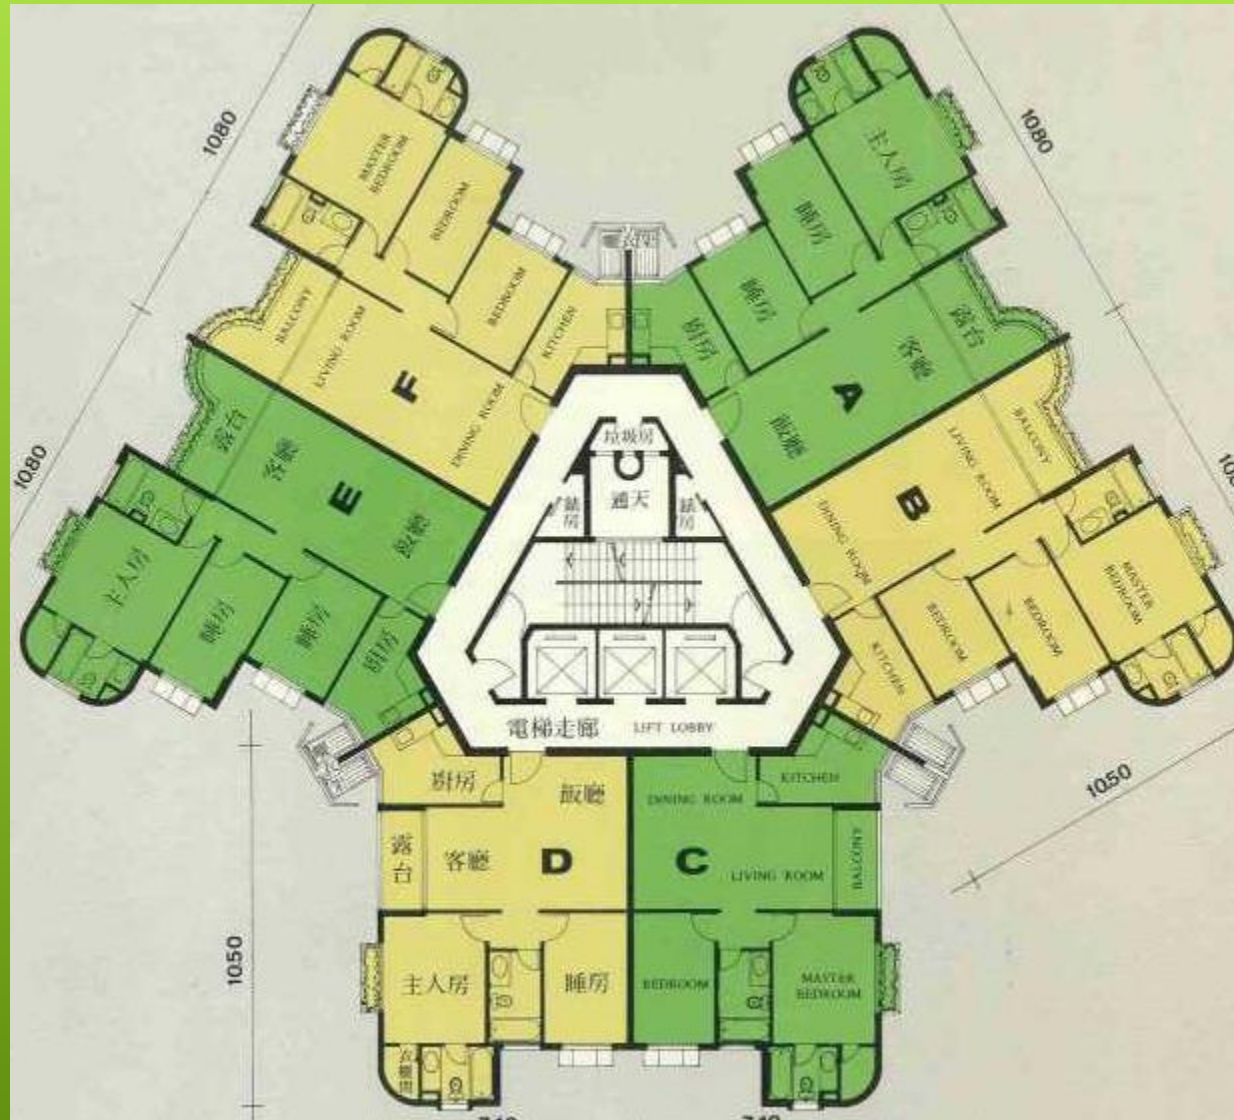

Peach Court

(For reference only)

Unit	Sq.ft.	Type
A,B,E,F	1,228	3 Bedrooms, 2 Bathrooms, 1 Balcony, 1 Living Room, 1 Dining Room
C,D	1,011	2 Bedrooms, 2 Bathrooms, 1 Balcony, 1 Living Room, 1 Dining Room